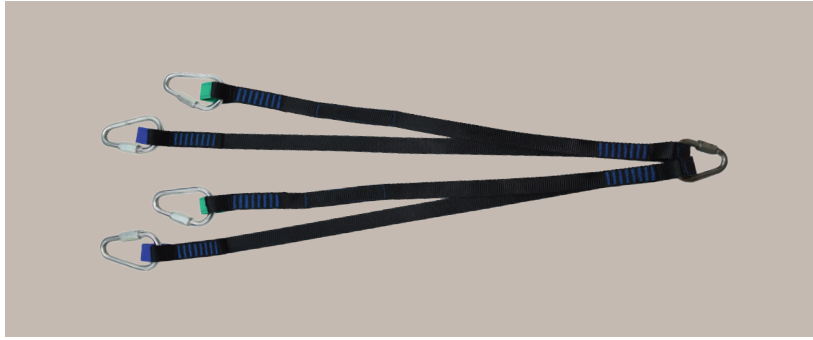

# SLIX100KIT SLIX100 Stretcher, Horizontal & Vertical Lifting Strop and Carry Bag

A robust, compact and lightweight stretcher.

The flexible material combined to a smooth finish allows easy sliding and permits the stretcher to be rolled width ways or lengthways to facilitate transport.

No webbing passes under the stretcher preventing damage whilst dragging. Strong handles around the stretcher allow it to be maneuvered by several rescuers. The stretcher may be hauled vertically or horizontally. The lifting strops secure and allow the stretcher to mould around the casualty.

The Abtech Stretcher may be used with the Abtech Two Person Tripod for confined space rescue.

Product Code: SLIX100KIT  
Conformance: CE 93/42/EEC CLASS 1  
Max Recommended User Weight: 400KG  
Width: 915mm  
Length: 2300mm