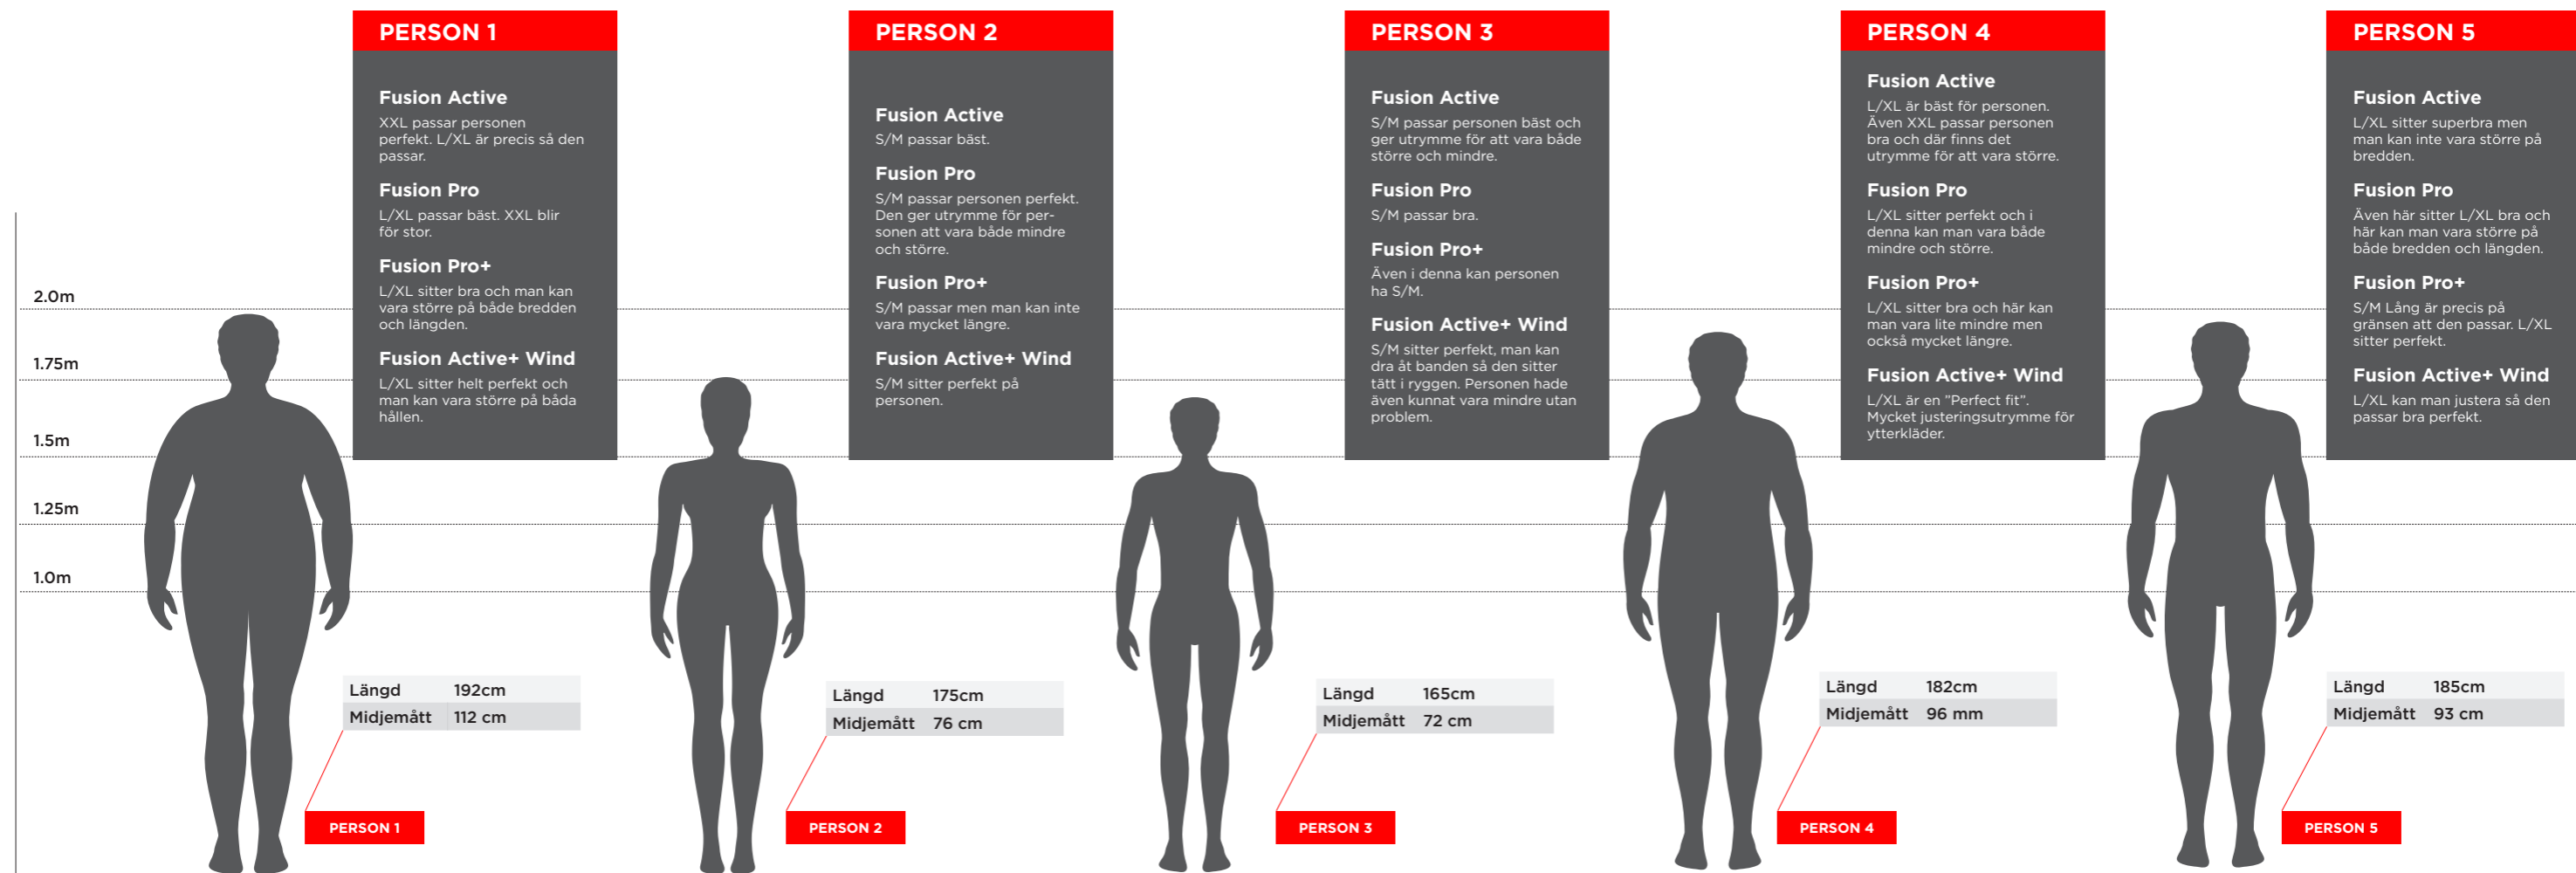

Storleksguide

Cresto Fusion Selar

Vi har tagit fram en storleksguide för att förenkla valet av storlek på våra selar. Vi är medvetna om att alla inte kan identifiera sig med personerna i guiden nedan och därför finns även en tabell med toleranser för de olika måtten, A, B, C och DD. Notera att alla selarna inte har ett B och DD mått då dessa inte har något bälte i sin konstruktion.

		A	B	C	DD
FUSION ACTIVE 1118	S/M	59-67 cm	-	49-65 cm	-
	S/M Lång	63-72 cm	-	49-65 cm	-
	L/XL	62-76 cm	-	56-72 cm	-
	XXL	67-81 cm	-	69-84 cm	-
FUSION PRO 1128	S/M	60-70 cm	-	49-65 cm	-
	L/XL	73-84 cm	-	57-74 cm	-
	XXL	78-91 cm	-	67-86 cm	-
FUSION PRO+ 1129	S/M	56-64 cm	-	49-68 cm	-
	S/M Lång	64-80 cm	-	49-68 cm	-
	L/XL	66-85 cm	-	57-78 cm	-
FUSION ACTIVE+ WIND 1137	XXL	75-91 cm	-	69-85 cm	-
	S/M	44-62 cm	71-99 cm	56-67 cm	43 cm
	L/XL	50-73 cm	84-125 cm	56-75 cm	53 cm