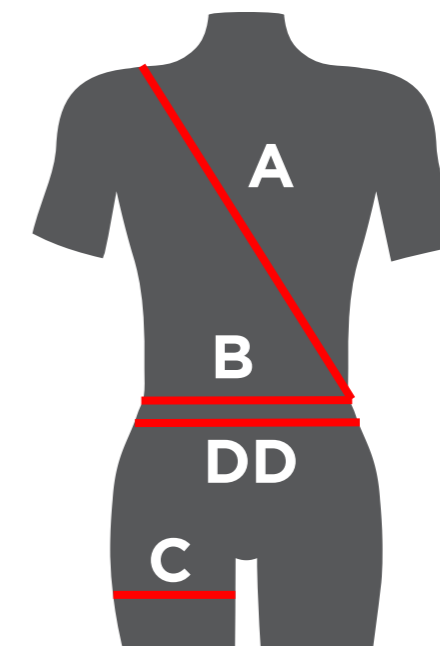

# Size Guide

## Cresto Fusion harnesses

We have developed a size guide to simplify the choice of size of our harnesses. We are aware that not everyone can identify with the people in the guide below and therefore there is also a table with tolerances for the different dimensions, A, B, C and DD. Note that all harnesses do not have a B and DD dimensions as they have no belt in their construction.

		A	B	C	DD
<b>FUSION ACTIVE</b> 1118	S/M	59-67 cm	-	49-65 cm	-
	S/M Lång	63-72 cm	-	49-65 cm	-
	L/XL	62-76 cm	-	56-72 cm	-
	XXL	67-81 cm	-	69-84 cm	-
<b>FUSION PRO</b> 1128	S/M	60-70 cm	-	49-65 cm	-
	L/XL	73-84 cm	-	57-74 cm	-
	XXL	78-91 cm	-	67-86 cm	-
<b>FUSION PRO+</b> 1129	S/M	56-64 cm	-	49-68 cm	-
	S/M Lång	64-80 cm	-	49-68 cm	-
	L/XL	66-85 cm	-	57-78 cm	-
<b>FUSION ACTIVE+ WIND</b> 1137	XXL	75-91 cm	-	69-85 cm	-
	S/M	44-62 cm	71-99 cm	56-67 cm	43 cm
	L/XL	50-73 cm	84-125 cm	56-75 cm	53 cm

A - Distance diagonally from left waist to right shoulder.  
 B - Waist circumference.  
 C - Thigh circumference.  
 DD - Distance between the D-rings fixation points in the back support.