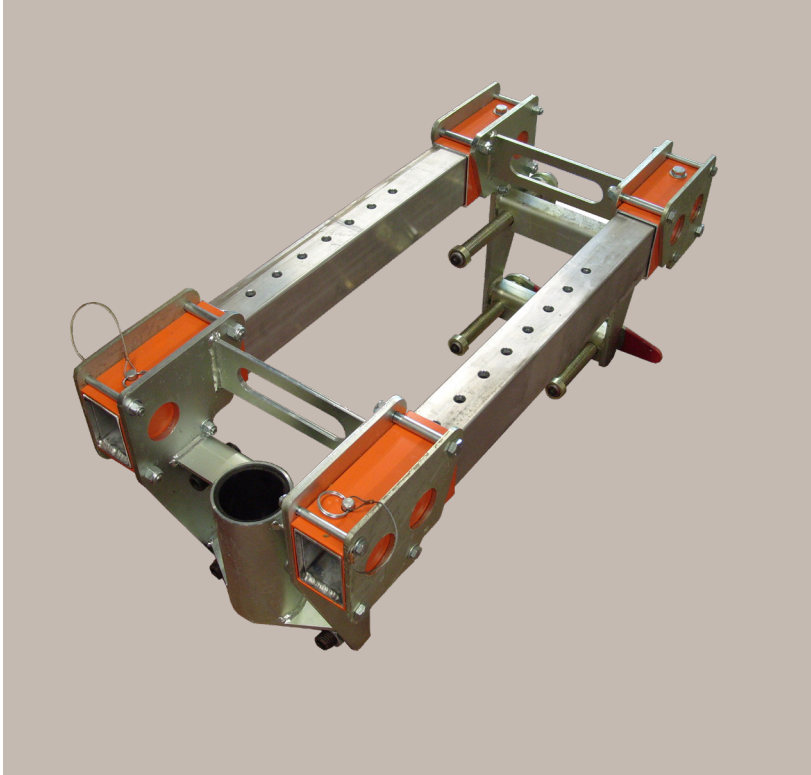

# 30029 Adjustable Barrel Mount

A robust adjustable barrel mount for fitting onto shoarings.

Designed to be used with Davit Arms.

Adjusts from 2 1/4" to 25".

Mild Steel with CS-500 finish

Product Code: 30029  
Conformance: BS EN 795 TYPE B  
Weight: 45kg